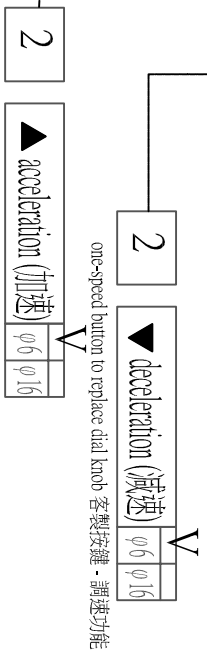

黑色key switch: 只開關發射與接收機電源, 不控制設備主電源

設備主電源
兩個接點: 二個長開觸點(A接點)

Battery Pack	1650mA	V
Harting Connector		
Dual Rx		
Auto Scan		V

Pitch & Catch	
Tandem Mode	
Random Access	
CHARGER VOLTAGE	AC220V
RECEIVER VOLTAGE	AC24V

NUMBER OF RELAY	11
標準Relay: 長開/A接點	
transmitter auto shutdown time (發射機自動關機時間)	
	60mins

1070725_inquiry
IR1T*1
GE-4