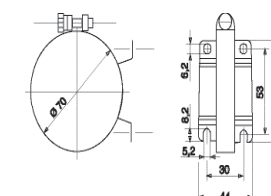

item no.:
599-001-016