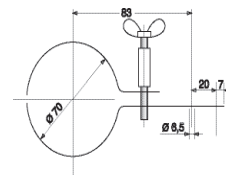

FASTENING with fixing clamp

item no.:
599-001-001